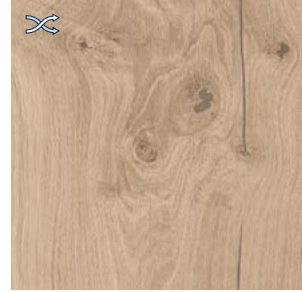

Summit Oak White
510046047