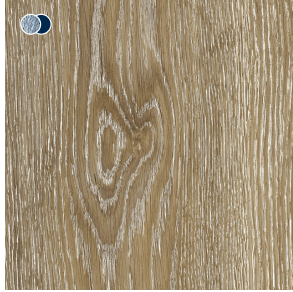

# Woodstock Longboards

Chatillon Oak Sand | 510048048

Discover the refinement of two-meter-long planks in our Woodstock Longboards range, perfect for large rooms, creating an impactful sense of space. Embrace the architectural beauty as these long planks accentuate your room's volumes, evoking the majestic feel of real hardwood floors. With a robust 10 mm thickness, the click profile ensures durability. Experience hassle-free installation with the fast and easy 5G click system.

Usage class:

Technical informations:

Recommended rooms:

**Birkdale Oak Bronze**  
510046050

**Chatillon Oak Brown**  
510048051

**Chatillon Oak Sand**  
510048048

**Nomad Oak Light**  
510048052

**Summit Oak Cream**  
510046053

**Summit Oak Grey**  
510046046

**Summit Oak Titan**  
510046054

**Summit Oak White**  
510046047