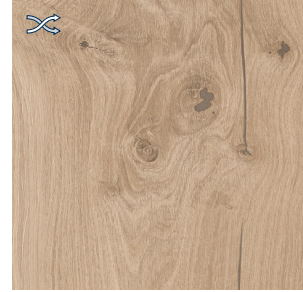

Summit Oak White
510046047